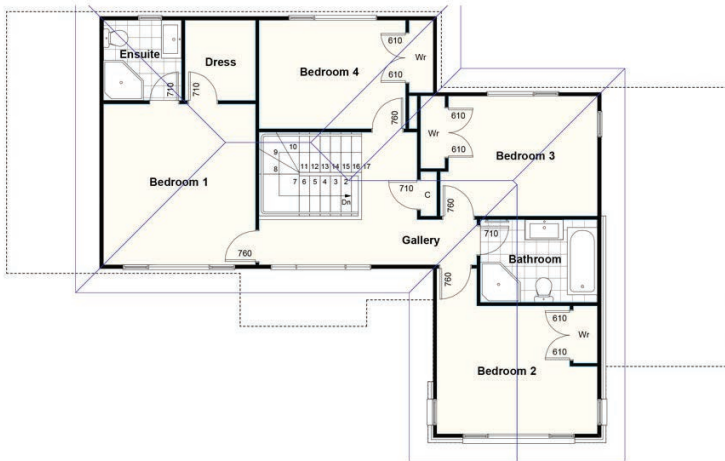

## Architectural Range

027 469 5020

info@advancedhomes.co.nz

- Size:** 230m<sup>2</sup>
- Bedrooms:** 4
- Bathrooms:** 2
- Ensuite:** 1
- Office/Study:** 1
- Living Areas:** 3
- Outdoor Living:** 1