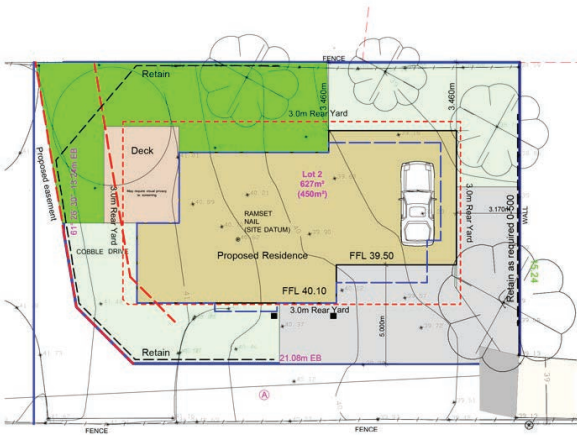

ADVANCED HOMES
& BUILDING SOLUTIONS

Kelston

Architectural Range

027 469 5020

info@advancedhomes.co.nz

- Size:** 218m²
- Bedrooms:** 4
- Bathrooms:** 2
- Ensuite:** 1
- Office/Study:** 1
- Living Areas:** 3
- Outdoor Living:** 2