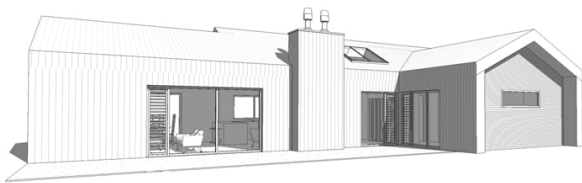

ADVANCED HOMES
 & BUILDING SOLUTIONS

Methvan

Architectural Range

027 469 5020

info@advancedhomes.co.nz

- Size:** 199m²
- Bedrooms:** 3
- Bathrooms:** 2
- Ensuite:** 1
- Living Areas:** 2
- Office/study:** 1
- Outdoor Living:** 2