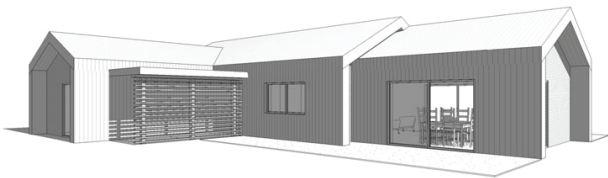

ADVANCED HOMES
 & BUILDING SOLUTIONS

Methvan

Architectural Range

027 469 5020

info@advancedhomes.co.nz

- Size:** 199m²
- Bedrooms:** 3
- Bathrooms:** 2
- Ensuite:** 1
- Living Areas:** 2
- Office/study:** 1
- Outdoor Living:** 2