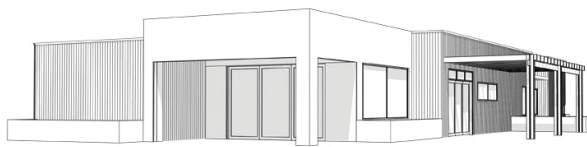

ADVANCED HOMES
& BUILDING SOLUTIONS

Rollerston

Architectural Range

☎ 027 469 5020

✉ info@advancedhomes.co.nz

- Size:** 333m²
- Bedrooms:** 4
- Bathrooms:** 1.5
- Ensuite:** 1
- Office/Study:** 1
- Living Areas:** 2
- Outdoor Living:** 2