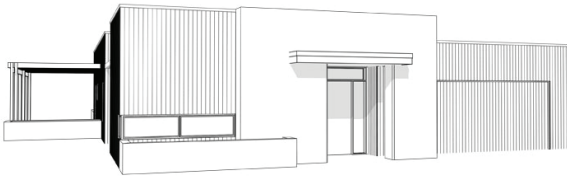

ADVANCED HOMES
& BUILDING SOLUTIONS

Rollerston

Architectural Range

☎ 027 469 5020

✉ info@advancedhomes.co.nz

- Size:** 333m²
- Bedrooms:** 4
- Bathrooms:** 1.5
- Ensuite:** 1
- Office/Study:** 1
- Living Areas:** 2
- Outdoor Living:** 2