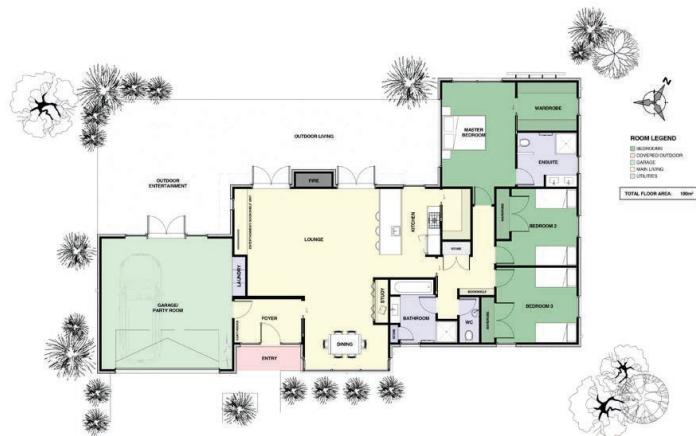

# Walton

## Architectural Range

027 469 5020

info@advancedhomes.co.nz

- Size:** 190 m<sup>2</sup>
- Bedrooms:** 3
- Bathrooms:** 1.5
- Ensuite:** 1
- Living Areas:** 2
- Outdoor Living:** 1