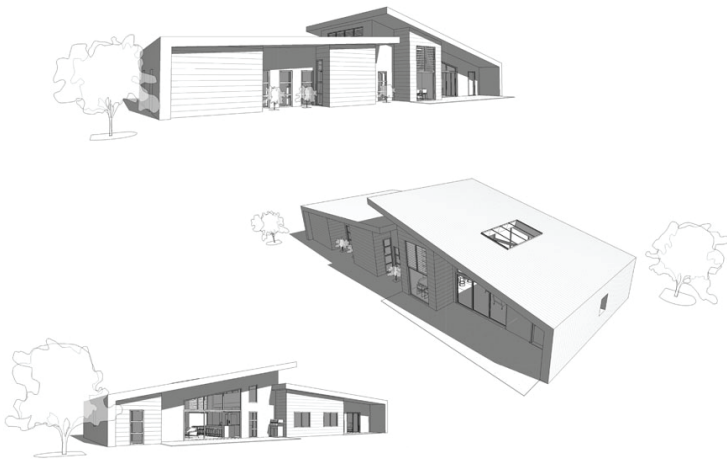

ADVANCED HOMES
& BUILDING SOLUTIONS

Weston Architectural Range

027 469 5020

info@advancedhomes.co.nz

- Size:** 190m²
- Bedrooms:** 3
- Bathrooms:** 1
- Ensuite:** 1
- Living Areas:** 2
- Office/study:** 1
- Outdoor Living:** 2